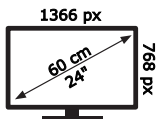

# ENERG

ECG

24HSL231M

**16** kWh/1000h

ABCDEF **G**

**28** kWh/1000h

50672604