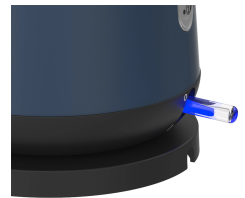

- Optimal volume 1.7 l
- Elegant wooden components
- Concealed heating element for easy maintenance
- Removable and washable filter against limescale residues
- Center connector
- 360° rotating base with cable winding

The kettle that has style

Get the **ECG RK 1768 Strix Timber Petrol** kettle and you'll get a reliable helper for everyday tea and coffee preparation, as well as a tasteful kitchen decoration. We've designed this small appliance to catch your eye at first glance – we've given it a **petrol stainless-steel** finish and accentuated its attractive appearance **with stylish wooden elements**.

In order to be able to conveniently prepare hot drinks for the whole family in this designer kettle, we have assigned it an optimal volume of **1.7 litres**.

For easy preparation of tea and coffee

In addition to design, we naturally had functionality in mind when developing the ECG kettle. The reliable functioning of this kitchen helper is thus ensured by the high-quality **central connector** in cooperation with the **360° rotating base**, which also has a practical **cable winding**. The **water level indicator** or the **operation light** guarantee its comfortable use. Maintenance of the kettle is made easy by the **hidden heating element** and the **removable, easy-to-wash filter against limescale residue**.

Takes care of safety

Safe operation of the ECG RK 1768 Strix Timber Petrol is guaranteed by a set of several safety features. The integrated **overheating protection** or the **safety locking of the lid in the closed position** are practical. You'll also appreciate the **heat-insulated handle**, so you won't burn yourself when making tea or coffee. And of course, there's an **automatic shut-off** function that makes the kettle even safer – the appliance switches itself off when you switch it on without water, when it reaches boiling point or when you remove it from the base.